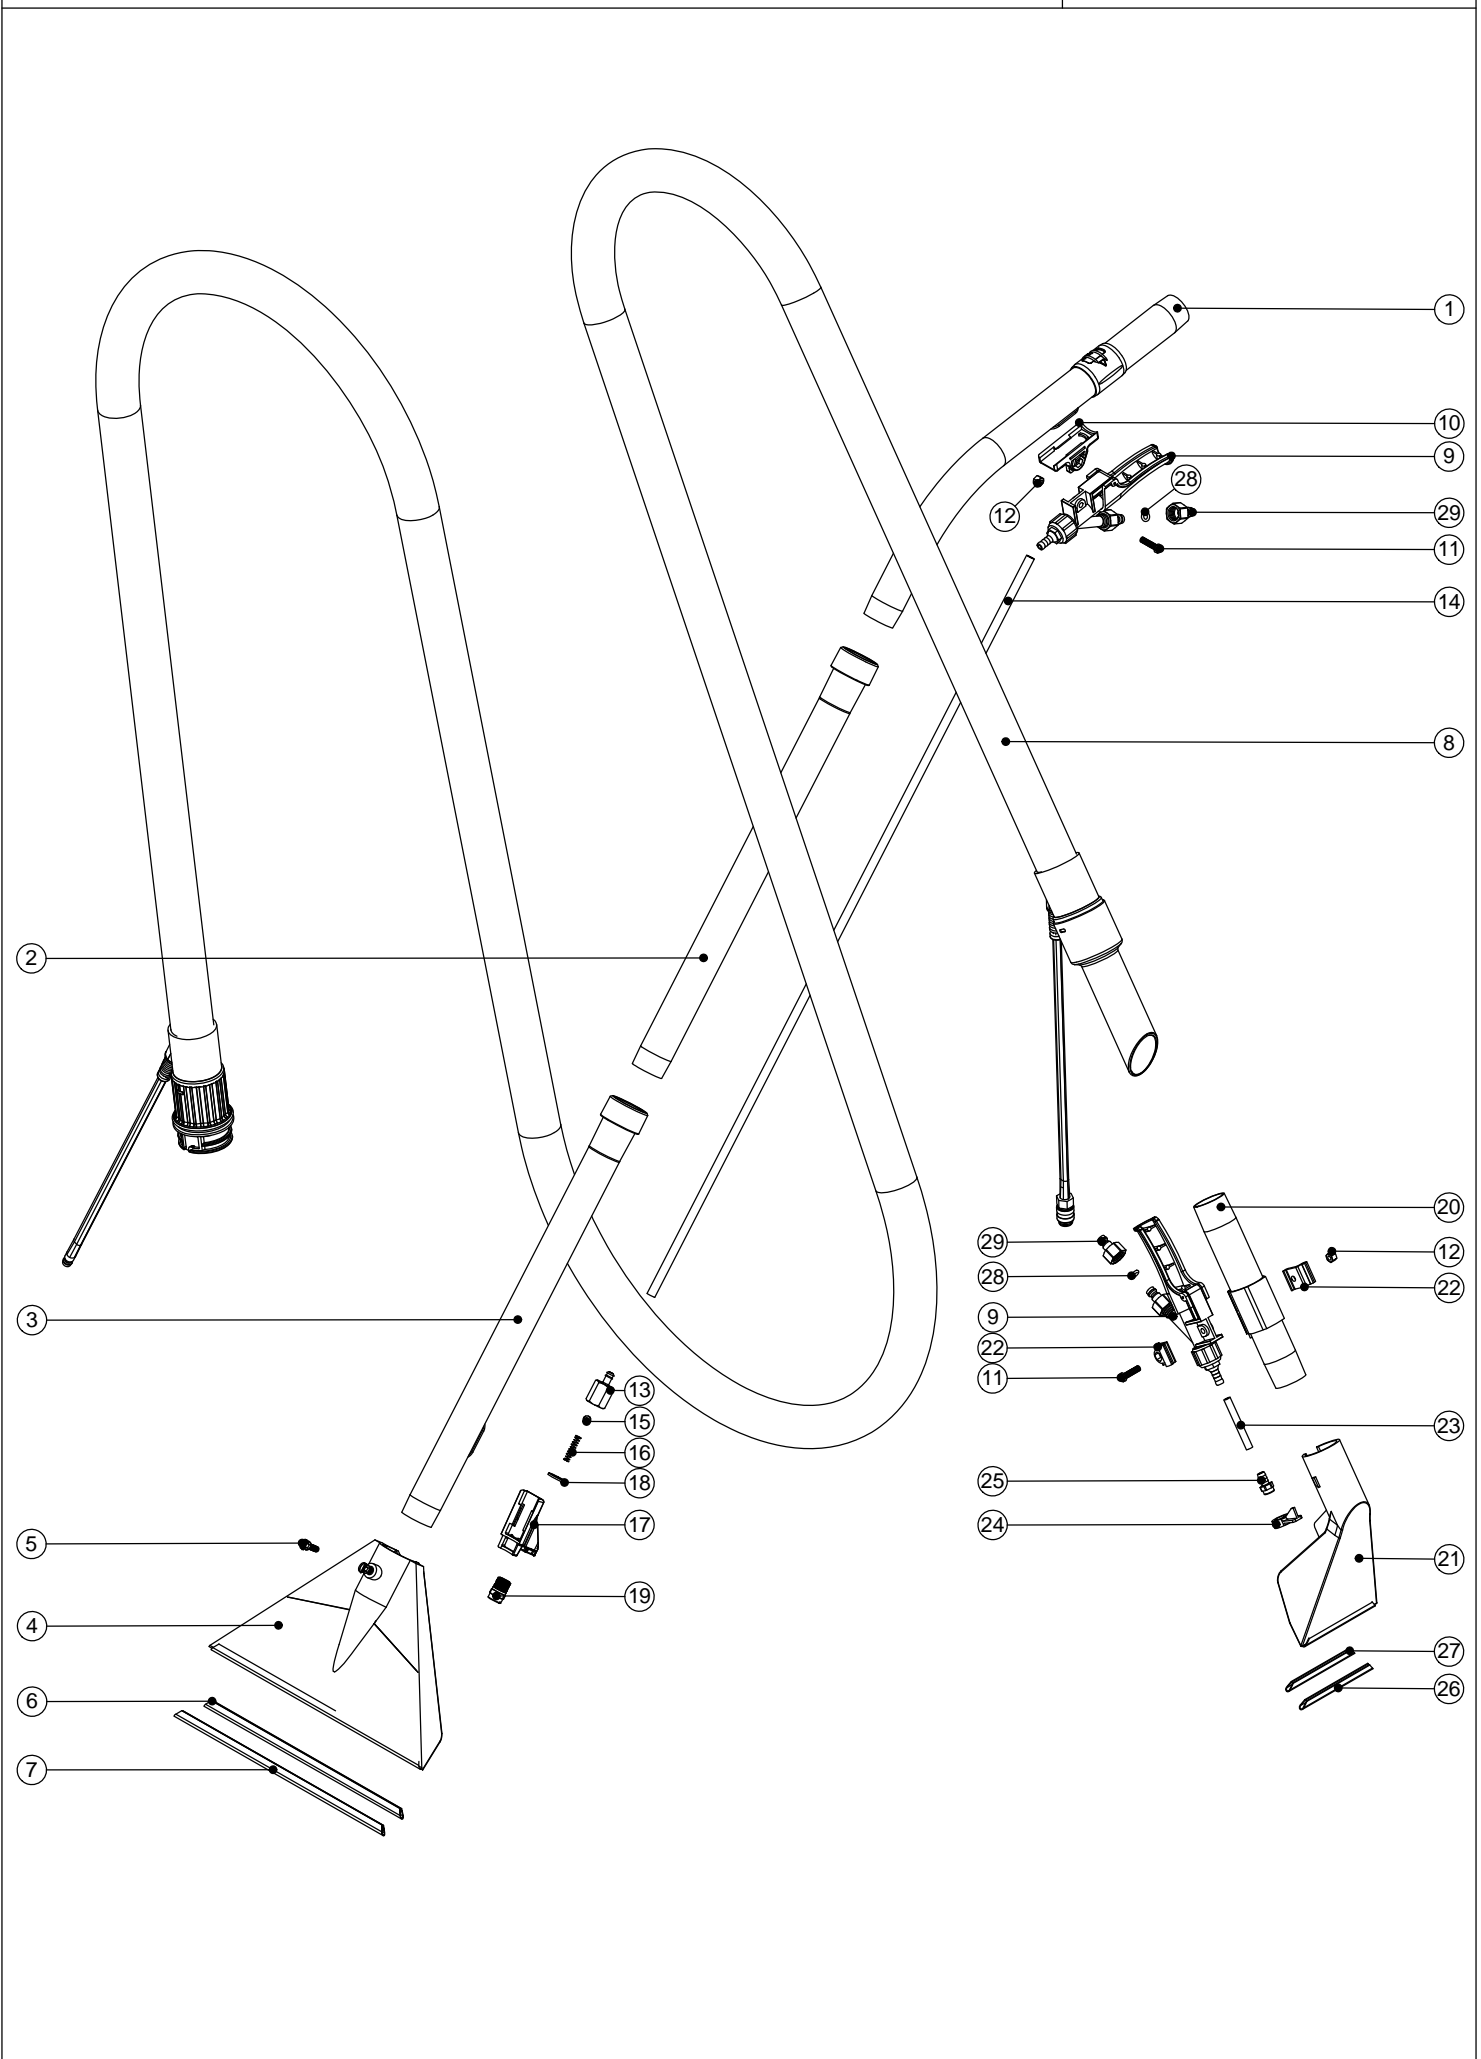

**Numatic International Spare Parts**

**Model No: KIT-A40A / KIT-A41A**

234299  
DRAWING:EXP-0730 ISS:A04  
29/01/2008

**Numatic International Spare Parts**

**Model No: KIT-A40A / KIT-A41A**

POS:	ITEM NO:	DESCRIPTION:	COMMENTS:
1	601916	STAINLESS STEEL EXTRACTION TRIGGER BEND TUBE (NVA-601916)	
2	601915	STAINLESS STEEL EXTERNSION TUBE (NVA-15B)	
3	601912	STAINLESS STEEL LOWER NOZZLE EXTRACTION TUBE (NVA-601912)	
4	601126	275MM FISHTAIL EXTRACTION NOZZLE	(KIT-A40A) INCLUDES ITEMS: 5, 6, 7
	601423	275MM ALUMINIUM FISHTAIL EXTRACTION NOZZLE	(KIT-A41A) INCLUDES ITEMS: 5, 6, 7
5	219027	M5 X 16MM LONG THUMB SCREW	
6	308003	NVA26 EXTENSION NOZZLE REAR EDGE STRIP	
7	308001	NVA26 EXTENSION NOZZLE FRONT EDGESTRIP	
8	601108	3.0M CLEANTEC EXTRACTION HOSE (BLACK)	
9	303527	TRIGGER ASSEMBLY	INCLUDES ITEMS: 29, 30
10	216000	TRIGGER MOUNTING BRACKET	
11	219356	M5 X 20MM LONG STAINLESS STEEL SLOT HEAD SCREW	
12	219072	M5 FULL NUT	
13	219278	1/4 INCH B.S.P PIPE FITTING FEMALE	
14	227825	770MM LONG SOLUTION TUBE	
15	206103	7MM DIAMETER STAINLESS STEEL BALL	
16	219246	5.5MM O/D X 25MM COMPRESS SPRING	
17	216305	NOZZLE MOUNTING BRACKET	
18	219225	13.36MM I/D X 18.24MM O/D X 1.57MM THICK NYLON WASHER	
19	216067	BRASS SPRAY NOZZLE	
20	216160	UPHOLSTERY NOZZLE ADAPTOR	
21	217207	100MM EXTRACTION NOZZLE HAND TOOL C/W FRONT & REAR EDGE STRIPS	INCLUDES ITEMS: 27, 28
22	216158	TRIGGER SUPPORT BRACKET	
23	303025	51MM LONG POLYURATHENE TUBE	
24	216164	SPRAY NOZZLE BRACKET	
25	216165	BRASS UPHOLSTERY SPRAY NOZZLE	
26	308009	94MM LONG STAINLESS STEEL FRONT EDGE STRIP	
27	308010	88MM LONG STAINLESS STEEL REAR EDGE STRIP	
28	219364	O RING	
29	216298	FEMALE HOSE FITTING	