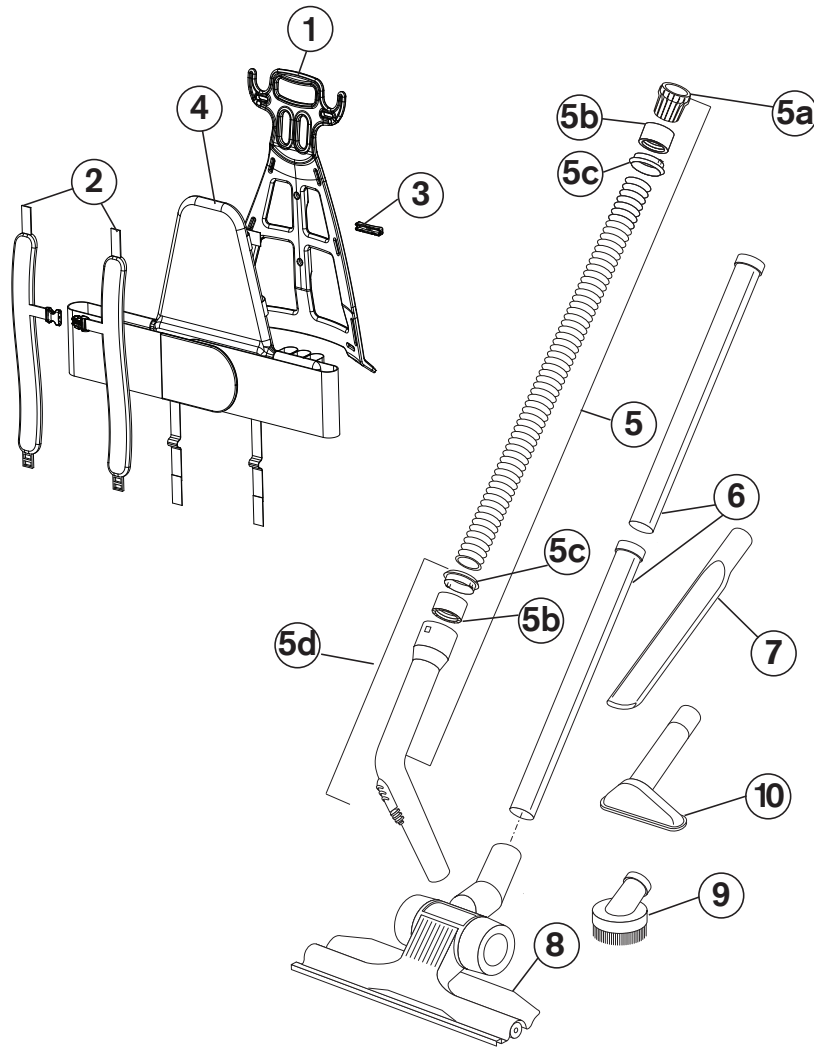

Part No.

- LID001
- DUB001
- DUB003
- FIL001
- LAT001
- CAN016
- GAS011
- MOT014
- GAS012
- COV016
- GAS013
- INH003
- SWI001
- INS011
- CAG001
- FIL004
- GRO003
- BOT001
- HOL019

Specifications

Volts / Frequency: 36V DC
 Motor: 300W single stage flow-through 36V BLDC
 Noise Level: 67dB(A) ± 3dB(A) (at 1.5m)
 Filtration: 4 stage HEPA Rated Hypercone™ Filter
 Volumetric Airflow (Max.): 33L/s
 Capacity: 5 litres
 Weight: 5.7 kg (with battery pack, excluding hose)
 Vibration Level: <2.5m/s²

Technical specifications, part numbers and parts profiles are subject to change without notice.

Superpro battery Harness and Accessories

No. Part Name

1. Frame - Backpack - Plastic - Black - 530mm
2. Strap - Shoulder - Padded - Black - Pkt 2
3. Spacer - Frame - Plastic - 58mm
4. Harness - Padded Back - Elastic Velcro Hip Band
5. Hose Assembly - 32mm - 1.2m - Screw Fit
- 5a. Connector - Hose - Plastic - Black - 32mm
- 5b. Cuff - Hose - Plastic - Black - 32mm
- 5c. Clip - Hose - Plastic - Black - 32mm
- 5d. Hand Piece - 32mm - Plastic
6. Wand - Two Piece - Chrome - 32mm
7. Accessory - Crevice Tool - 32mm
8. Floor Tool - All Purpose - 32mm - 285mm
9. Accessory - Dusting Brush - 32mm
10. Accessory - Upholstery Tool - 32mm