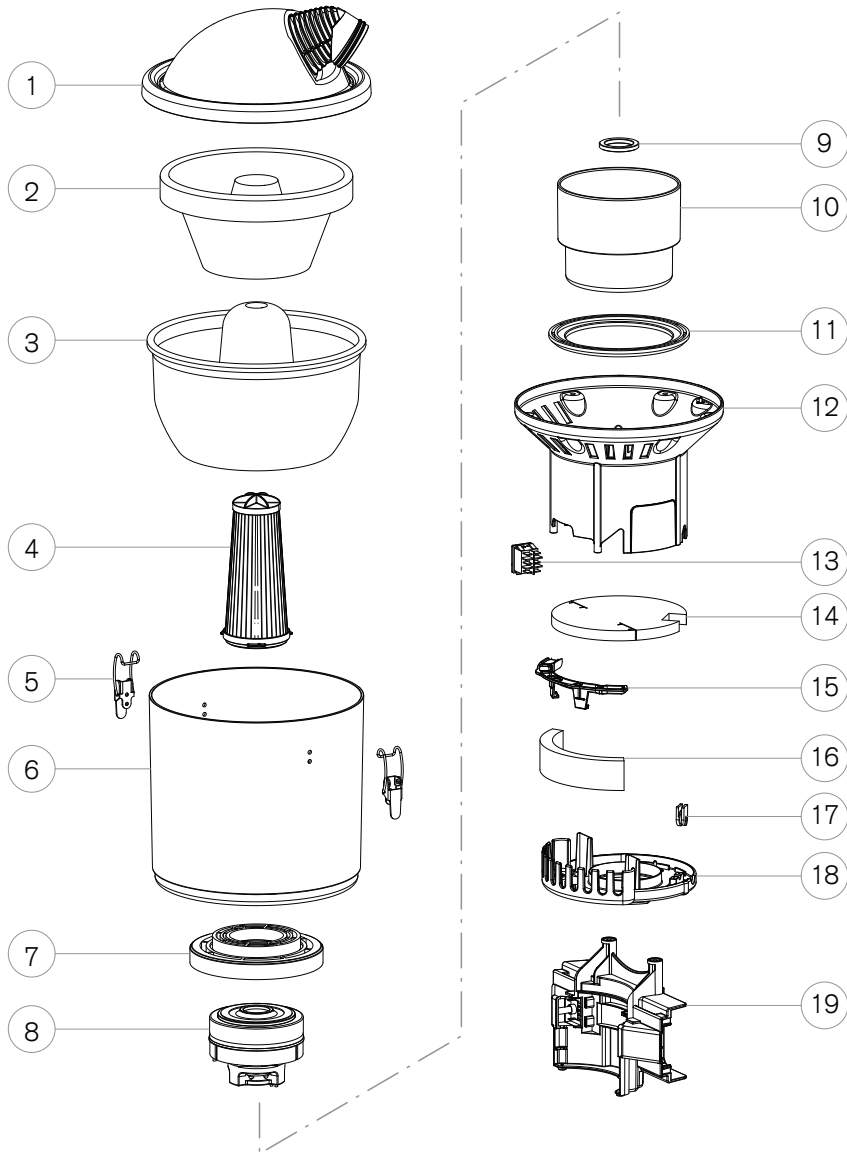

Superpro battery 700 Advanced

Model Number: 02BA700VB

No. Part Name

1. Lid - Plastic - Clear - 270mm
2. Dust Bag - Disposable - Paper - Cone - Pkt 5
3. Dust Bag - Reusable - SMS - Cone - Pkt 1
4. Filter - Pre-Motor - Cartridge - HEPA
5. Latch - Aluminium - Silver - 65mm
6. Canister - Battery 700
7. Gasket - Motor - Rubber - 152mm
8. Motor - Single Stage - Flow Through - Brushless - 36V - 300W
9. Gasket - Motor - Rubber - 45mm
10. Cover - Motor - Black
11. Gasket - Motor - Rubber - 160mm
12. Intermediate Housing - Insert - Blank - Blue
13. Switch - On-Off - Non-Illuminated - Black
14. Insulation - Motor - Foam - 154mm
15. Cage - Motor Filter - Plastic - Black
16. Filter - Exhaust - Flat - Foam
17. Grommet - Cable - Rubber - Black - 17mm
18. Bottom Cap - Plastic - Black - 175mm
19. Holder - Battery - Plastic - Black

Technical specifications, part numbers and parts profiles are subject to change without notice.

Superpro battery Harness and Accessories

No. Part Name

1. Frame - Backpack - Plastic - Black - 530mm
2. Strap - Shoulder - Padded - Black - Pkt 2
3. Spacer - Frame - Plastic - 58mm
4. Harness - Padded Back - Elastic Velcro Hip Band
5. Hose Assembly - 32mm - 1.2m - Screw Fit
- 5a. Connector - Hose - Plastic - Black - 32mm
- 5b. Cuff - Hose - Plastic - Black - 32mm
- 5c. Clip - Hose - Plastic - Black - 32mm
- 5d. Hand Piece - 32mm - Plastic
6. Wand - Two Piece - Chrome - 32mm
7. Accessory - Crevice Tool - 32mm
8. Floor Tool - All Purpose - 32mm - 285mm
9. Accessory - Dusting Brush - 32mm
10. Accessory - Upholstery Tool - 32mm