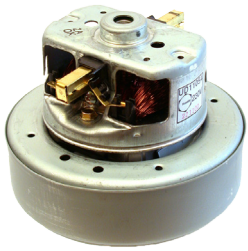

PROQUIP NZ MOTOR GUIDE

Numatic Motors

205032
(now use 305493)
Numatic 2-stage Flowthru
1000W UD11054
Carbon Brush No: 220247
(sold each)

205098
(now use 305493)
Numatic Single-stage
Flowthru
1100W UDS10535N
Carbon Brush No:
220702 (sold each)

205060
(now use 205424)
Numatic 2-stage by-pass
1000W B2-1004N
Carbon Brush No: 220248
(sold each)

205509
Numatic Single-stage
by-pass
1100W UB11053DN
Carbon Brush No:
220247 (sold each)

205403
Numatic 2-stage Flowthru
1200W DL2 1102T
Carbon Brush No: 230155
(sold each)

205424
Numatic 2-stage by-
pass
1200W BL2 1104rp
Carbon Brush No:
230260
(sold each)

305493
Numatic Single-stage
Flowthru 1100W Carbon
Brush No: 230180
(sold each)

Pacvac Motors

UP118
Pacvac 2-stage Flowthru
1000W
Carbon Brush No:
UP121A
(sold as pair)

HV1208
Pacvac 2-stage by-pass
1000W
Carbon Brush No:
UP121A
(sold as pair)