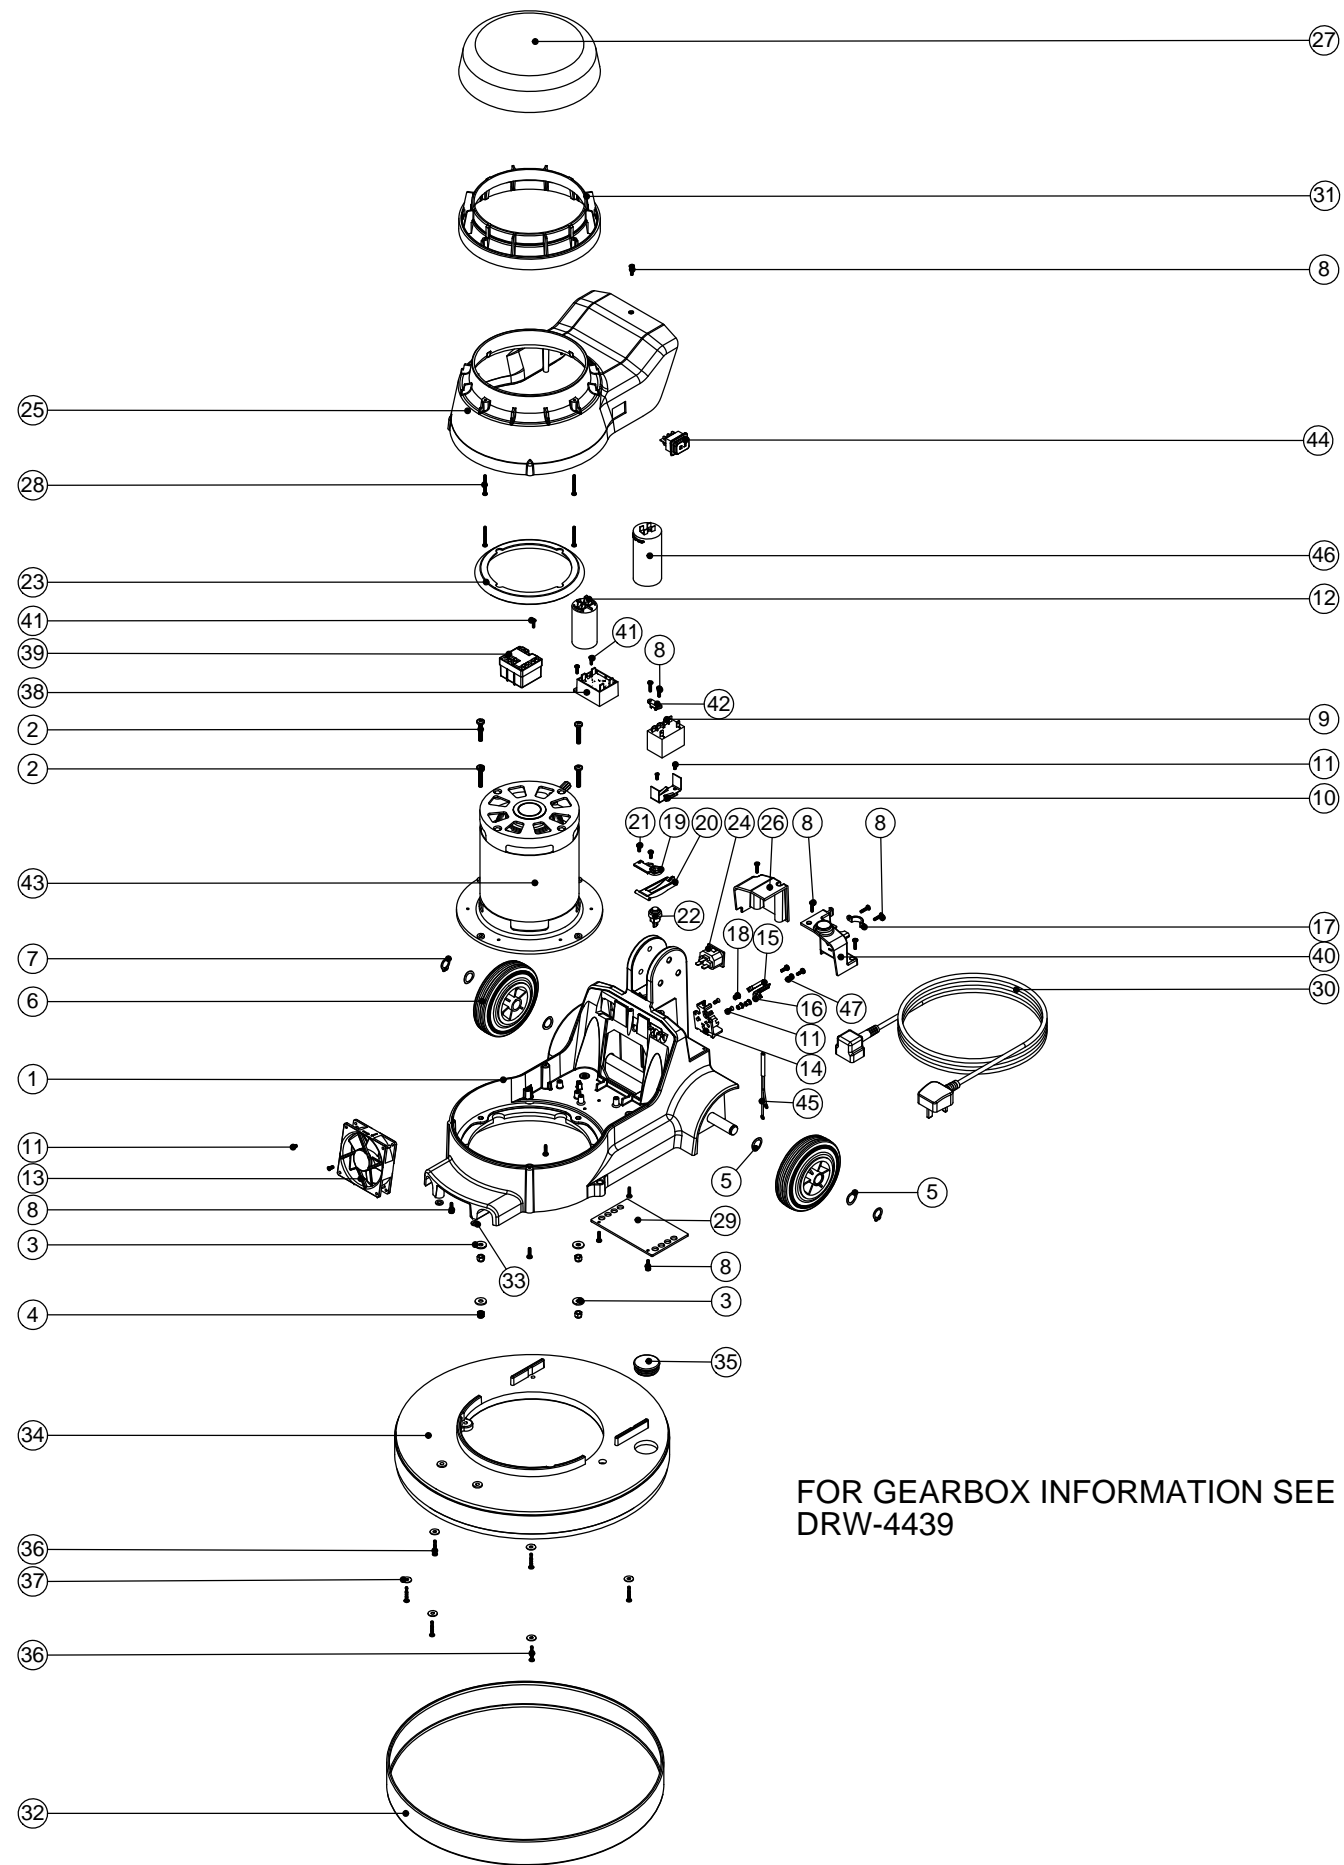

Numatic International Spare Parts

Model No: NRT 1530 BASE ASSEMBLY EXPLODED DRAWING (EXP-0923)

234492
DRAWING: EXP-0923 ISS:A12
23/08/2011

NB: FOR WIRING SEE DRAWING: WD-0348

Numatic International Spare Parts

Model No: NRT 1530 BASE ASSEMBLY EXPLODED DRAWING (EXP-0923)

POS:	ITEM NO:	DESCRIPTION:	COMMENTS:
1	338580	PRINTED GRAPHITE BASE MOULDING SUB ASSEMBLY C/W M8 MULTISERT	
2	219268	M6 X 35MM LONG POZI PAN SCREW	
3	219008	M6 FORM G WASHER	
4	219088	M6 NYLON INSERT NUT	
5	219219	21.5MM X 16.3MM WAVE WASHER	
6	229060	WHEEL GREY BLACK HUB	
7	229051	EXTERNAL CIRCLIP	
8	219914	NO6 X 5/8 INCH LONG POZI-PAN PLASTITE STAINLESS STEEL SCREW	
9	206575	240V / 25A RELAY	
10	206500	RELAY BRACKET	
11	219651	M4 X 10MM LONG POZI PAN THREAD CUTTING SCREW	
12	220876	20 MFD MOTOR RUN CAPACITOR (450V)	
13	205072	PROCESSED 12V DC BRUSHLESS FAN	
14	216288	TERMINAL BLOCK	
15	206562	CONTACT PIN	
16	206563	EARTH CONTACT PIN	
17	216290	CABLE CLAMP	
18	219009	M4 BRASS TAPPEX INSERT	
19	216293	LEVER PLATE	
20	216292	CUT OUT LEVER	
21	219677	No4 X 10MM LONG POZI PAN PLASTITE SCREW	
22	229454	HANDLE SWITCH	
23	227556	TOP MOTOR GASKET	
24	220964	APPLIANCE OUTPUT SOCKET	
25	303517	MODIFIED FLOOR MACHINE MIDDLE SECTION MOULDING	
26	216291	OUTPUT COVER	
27	328112	NU SPEED TOP SECTION MOULDING PRINTED	
28	219848	NO6 X 1 3/8 INCH LONG POZI PAN SCREW	
29	329228	GAURD PLATE	
30	236072	MAINS CABLE (15.0 METERS / 1.5MM / 3 CORE CABLE / SOCKET + UK PLUG)	
	236136	15.0MT X 1.5MM X 3 CORE YELLOW CABLE (SOCKET + PLUG) EURO	OPTIONAL CABLE
	236087	MAINS CABLE (15.0 METERS / 1.5MM / 3 CORE CABLE / SOCKET + AUSTRALIAN PLUG)	OPTIONAL CABLE
	236078	MAINS CABLE (15.0 METERS / 1.5MM / 3 CORE CABLE / SOCKET + SWISS PLUG)	OPTIONAL CABLE
	236081	MAINS CABLE (15.0 METERS / 1.5MM / 3 CORE CABLE / SOCKET + SOUTH AFRICAN PLUG)	OPTIONAL CABLE
31	229486	TALL MOTOR INSERT MOULDING	
32	206478	GREY MEDIUM BUFFER RING	
33	219493	M6 NYLON WASHER	
34	329110	GREY SANDING DECK	
35	229400	BLACK END STOP	
36	219369	No8 X 1 INCH LONG POZI PAN STAINLESS STEEL PLASTITE SCREW	
37	219644	M5 FORM G STAINLESS STEEL WASHER	
38	206753	UNIVERSAL POWER SUPPLY	
39	206824	230V 2 SPEED VOLTAGE RELAY	
40	206865	16A INPUT COVER C/W WINDOW PLUG	
41	219318	No6 X 1/2 INCH LONG POZI PAN PLASTITE SCREW	
42	229669	LOLINE HANDLE CABLE CLAMP	
44	229465	DOUBLE POLE CHANGE OVER RED ROCKER SWITCH	
43	205223	COMBINED INDUCTION MOTOR 2/4POLE 220-240V 50Hz	
45	321193	AC LED WITH TERMINALS	
46	208265	MOTOR START CAPACITOR 100 MFD C/W RESISTOR & M8 STUD	
47	219471	M4 X 12MM LONG POZI PAN SEMS SCREW