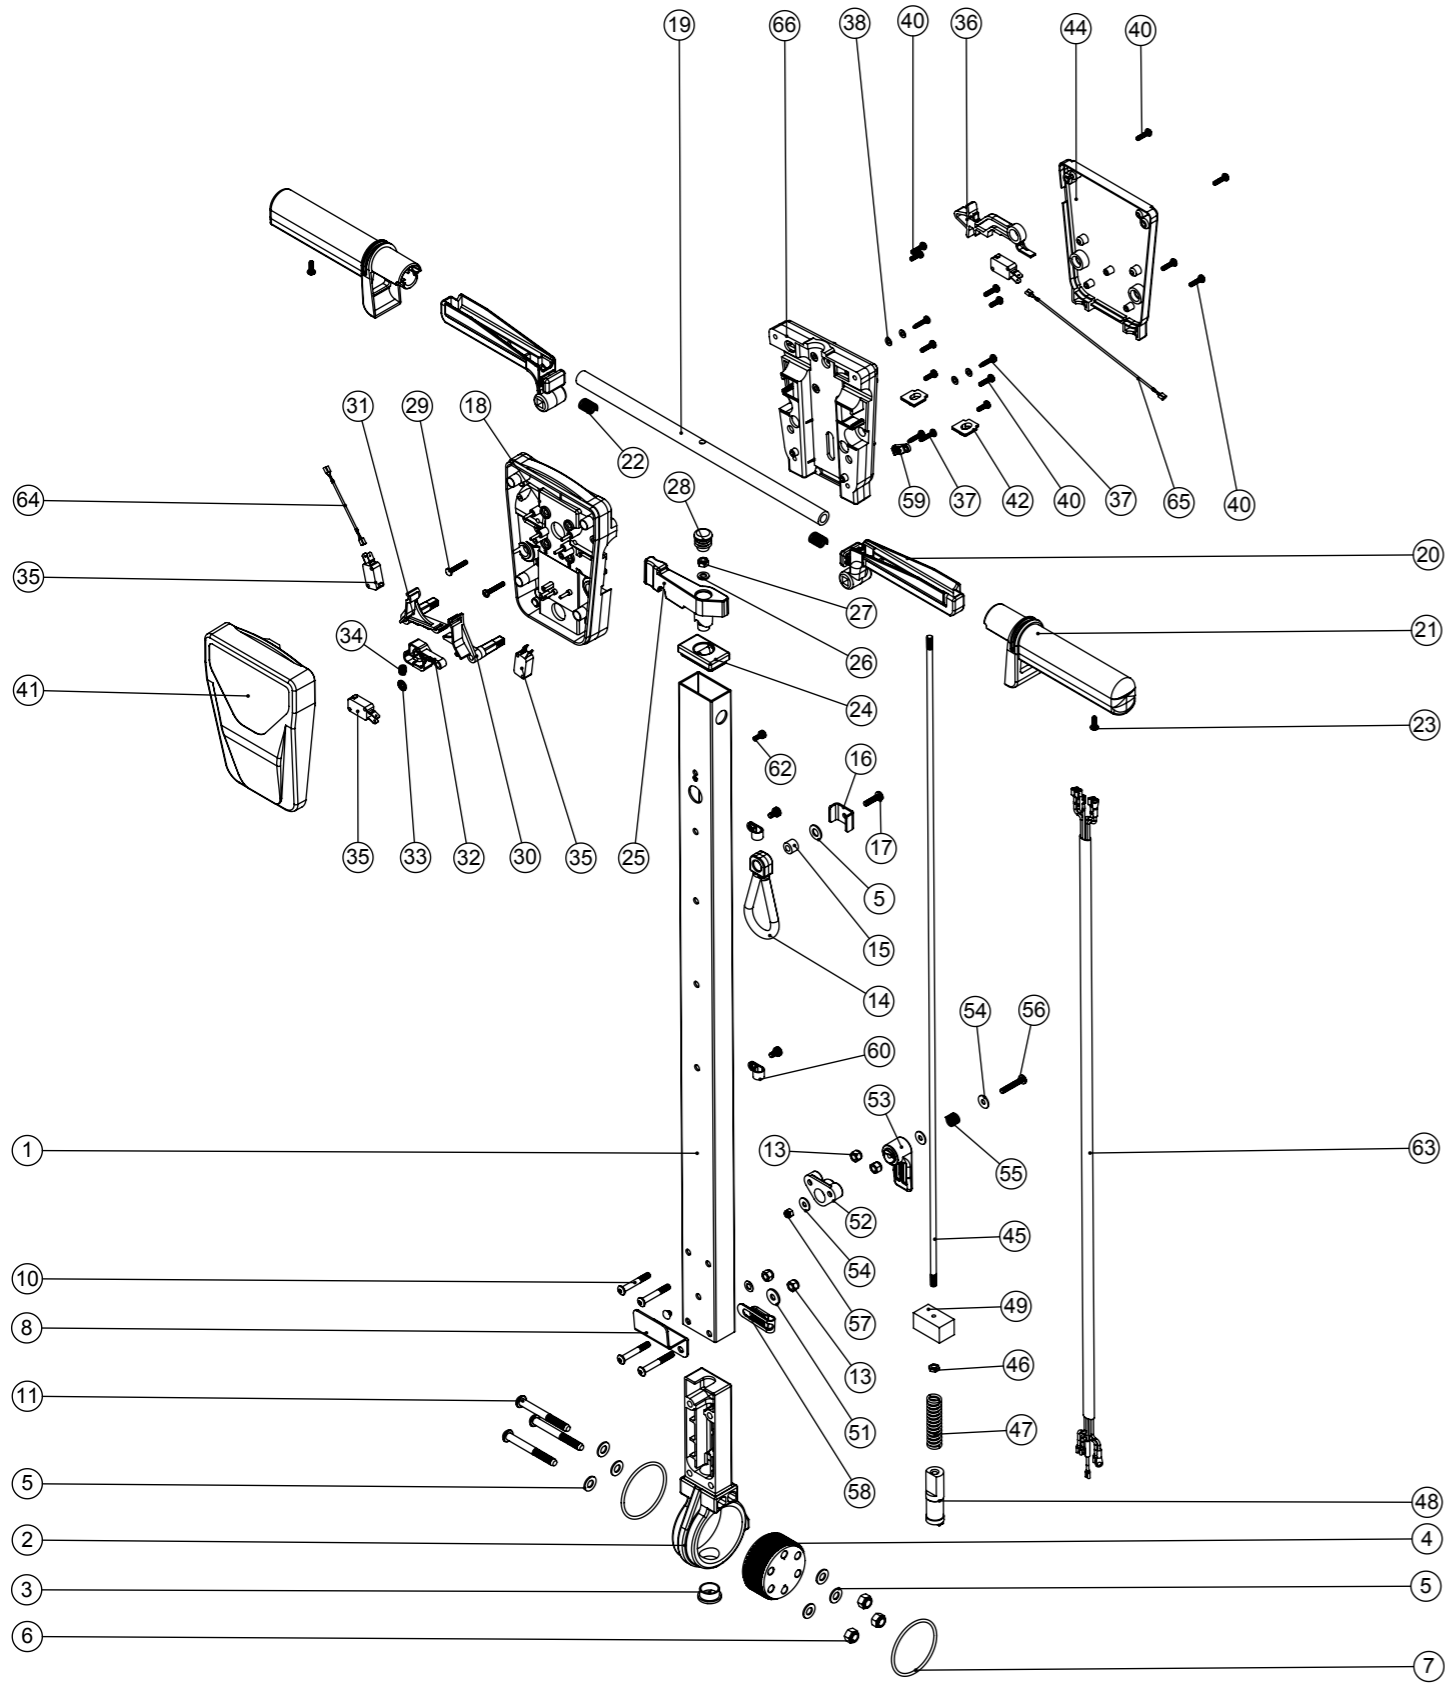

Numatic International Spare Parts

Model No: NR HANDLE ASSEMBLY

NB: FOR WIRING SEE DRAWING: WD-0345

234514
DRAWING:EXP-0943 ISS:A03
01/10/2007

Numatic International Spare Parts

Model No: NR HANDLE ASSEMBLY

POS:	ITEM NO:	DESCRIPTION:	COMMENTS:
1	429096	LOLINE HANDLE TUBE PAINTED (830)	
2	229081	HANDLE CASTING MACHINED	
3	229099	25MM DIA HOLE PLUG	
4	229482	DUAL SETTING ADJUSTMENT GEAR	
5	219010	M8 FORM A WASHER	
6	219078	M8 NYLON INSERT NUT	
7	219254	O RING 3MM DIA X 60MM I/D	
8	329000	HANDLE BRACKET	
9	219881	M6 X 45MM SOCKET BUTTON HEAD SCREW	
10	219807	M6 X 40MM LONG SOCKET BUTTON HEAD BOLT	
11	219806	M8 X 70MM LONG SOCKET BUTTON HEAD BOLT	
12	229009	BLANKING PLUG	
13	219088	M6 NYLON INSERT NUT	
14	226008	STRESS RELIEF	
15	226006	SPACER (BLACK)	
16	329231	STRESS RELIEF BRACKET	
17	219054	M5 X 20MM LONG POZI PAN SCREW	
18	227576	FRONT INNER HALF MOULDING	
19	338269	CROSS TUBE	
20	227581	TRIGGER MOULDING	
21	227580	HAND GRIP MOULDING	
22	219803	TRIGGER COMPRESSION SPRING	
23	219270	No8 X 1/2 INCH LONG POZI PAN SELF TAP SCREW	
24	227582	HANDLE PLUG MOULDING	
25	227583	ADJUSTMENT LEVER MOULDING	
26	219493	M6 NYLON WASHER	
27	219642	M6 STAINLESS STEEL NYLON INSERT NUT	
28	20638V	CSP-302 BLACK TUBE END STOP	
29	219811	NO8 X 1 INCH LONG POZI-PAN SELF TAP SCREW	
30	227585	LEFT HAND SWITCH OPERATING LEVER MOULDING	
31	227586	RIGHT HAND SWITCH OPERATING LEVER MOULDING	
32	227587	CENTRE SWITCH OPERATING LEVER MOULDING	
33	219805	4MM SPIREFIX	
34	219804	SWITCH COMPRESSION SPRING	
35	229483	SNAP ACTION SWITCH	
36	227584	INTERLOCK LEVER MOULDING	
37	219107	No6 X 5/8 INCH LONG POZI PAN PLASTITE SCREW	
38	219206	M4 FORM A WASHER	
39	219101	No8 X 1/2 INCH LONG POZI PAN PLASTITE SCREW	
40	219105	No8 X 5/8 INCH LONG POZI PAN PLASTITE SCREW	
41	318959	PRINTED FRONT COVER MOULDING	
42	329539	MODIFIED BLANKING PLATE	
43	227666	BLANKING PLUG	
44	318968	PRINTED REAR COVER MOULDING	
45	229484	840MM HANDLE LOCKING ROD	
46	219099	M6 HALF NUT	
47	229138	SPRING	
48	229073	GEAR LOCKING PIN	
49	229030	ANTI VIBRATION PAD	
50	219007	M6 FORM B WASHER	
51	219008	M6 FORM G WASHER	
52	227806	CABLE RELEASE BASE MOULDING	
53	227807	CABLE RELEASE TOP MOULDING	
54	219644	M5 FORM G STAINLESS STEEL WASHER	
55	206599	SPRING (REF:C5514370)	
56	219720	M5 X 30MM LONG STAINLESS STEEL POZI PAN SCREW	
57	219076	M5 NYLON INSERT NUT	
58	229139	P-CLIP	
59	229669	LOLINE HANDLE CABLE CLAMP	
60	219393	P CLIP	
61	219047	M5 X 10MM LONG POZI PAN SEMS SCREW	
62	219471	M4 X 12MM LONG POZI PAN SEMS SCREW	
63	230134	NR 5 CORE LOOM ASSEMBLY (UK/EURO)	
64	321247	60MM LONG BLUE LINK WIRE	
65	321248	190MM LONG BLUE LINK WIRE	
66	227577	REAR INNER HALF MOULDING