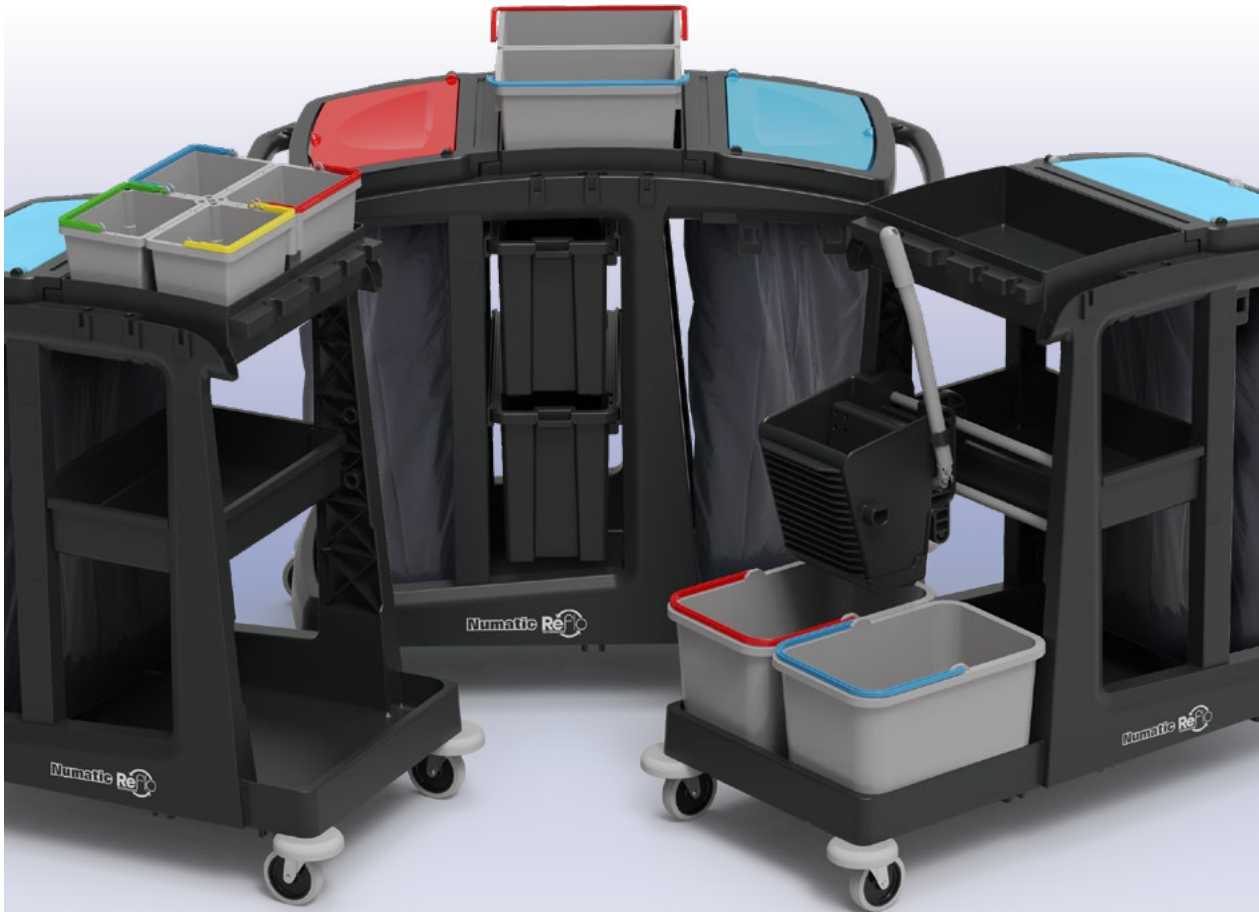

ECO-Matic

The ECO-Matic trolley range delivers our best value cleaning system.

Ergonomically designed for enhanced usability, productivity and simplicity, the range offers a choice of 6 models to suit any cleaning need or environment. ReFlo Technology uses the highest quality recycled plastic to provide a tough Structofoam construction, ensuring our products are both sustainably engineered and built to last.

- **Best value cleaning system**
- **100% Structofoam construction - Tough and easy to clean**
- **Assembly in under 15 minutes**
- **Compact and easy to store**
- **Environmentally sustainable – ReFlo Technology uses the highest quality recycled plastic**
- **6 models to suit every cleaning need**

ADVANCE
PRODUCT INFORMATION

ECO-Matic

Numatic
INTERNATIONAL

* Stated figure represents maximum use of recycled plastic in ReFlo Janitorial range, not including Kits and accessories.

VersaCare
VersaCare
VersaCare
VersaCare
VersaCare