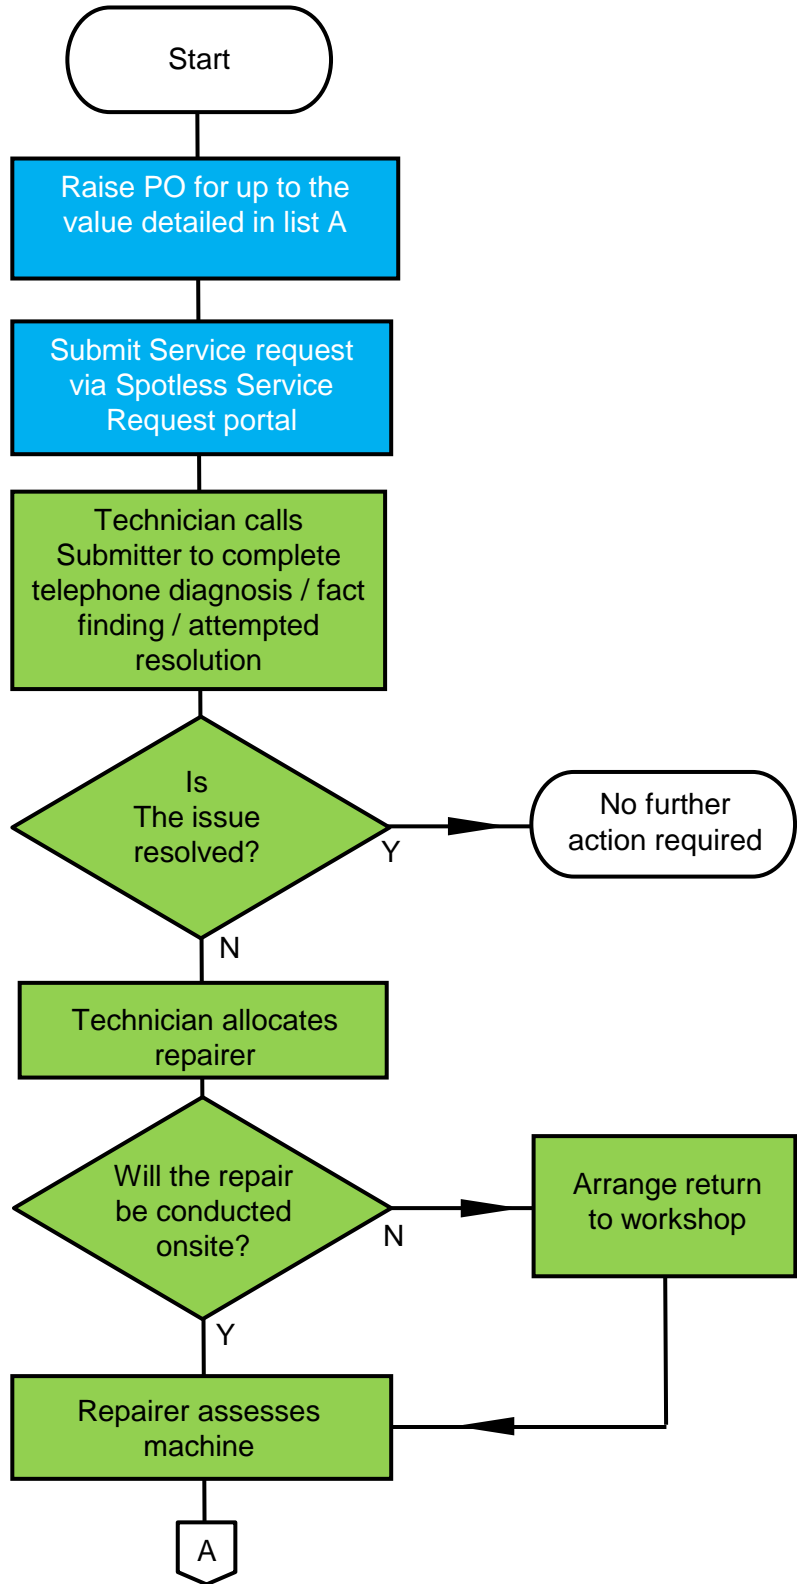

SPOTLESS

PROQUIP

- List A**
- **Small Machines**
E.G. vacuum cleaners
\$200
 - **Medium Machines**
E.G. polisher, carpet machine, scrubber <50 Litre, steam machine
\$450
 - **Large Machines**
E.G. All ride on, large pedestrian
\$750