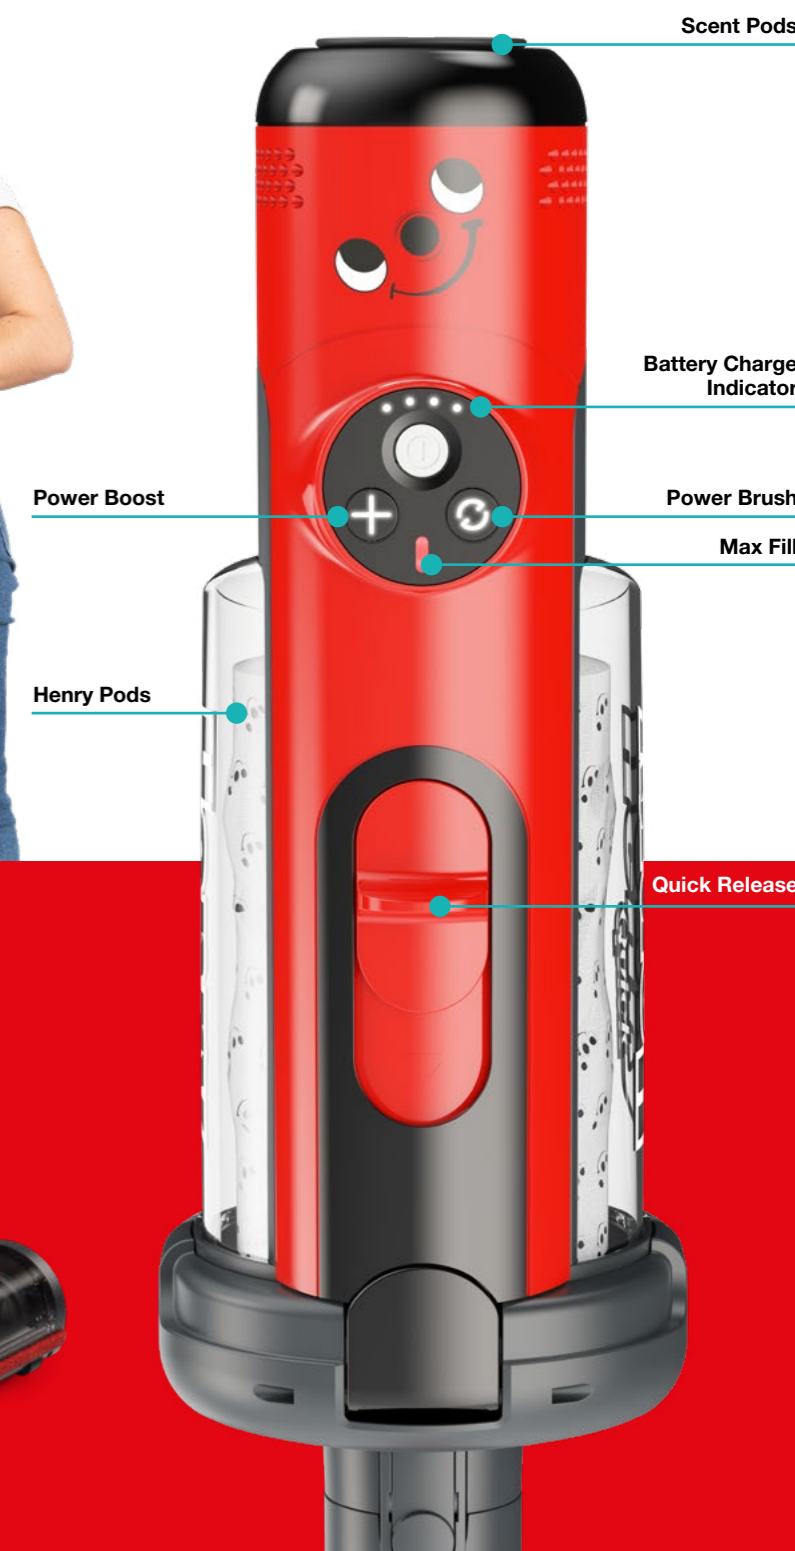

NEW Henry & Hetty Quick

All the benefits of cordless cleaning with no dust, no mess, no fuss.

Love cordless cleaning, but fed up with dirty emptying? Meet Henry Quick! Henry Quick compacts dust inside a clever pod system, giving a bigger capacity than most leading vacuums and one-click, dust-free emptying.

Dust-Free Emptying
No more mess with one-click, dust-free emptying.

Bigger Capacity
Compacts dust inside the pod for more capacity than most leading vacuums.

It's All in the Pod

With Henry Pods, there are no filters to clean, meaning you get brand-new, out of the box performance with every new pod.

Powerful Cordless Cleaning

Henry Quick's powerful, motorised brush head easily tackles stubborn dust, dirt and pet hair on carpets, hard floors, stairs and furniture. Easily remove and clean the brush bar in seconds with no tools.

Swap, Charge, Replace

Simple to swap, charge and replace, Henry Quick's detachable, lithium-ion battery delivers up to 60 minutes of powerful cordless cleaning.

A Tool for Every Job

Handy tools for every job, including the Crevice Tool and 2-in-1 Combi Tool.