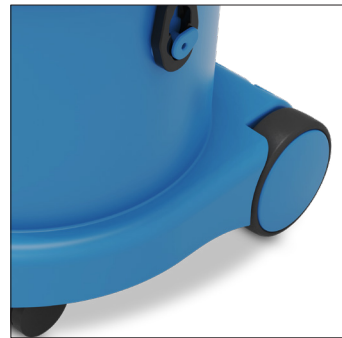

Stay Cleaning for Longer

Off-board NX300 Charging Dock recharges to 80% in just 1 hour for unstoppable cordless cleaning.

Perfect for:

- Quick Spill Clean-Ups
- Emergency Leaks
- Entrance Lobbies
- Washrooms & Toilets

Features

Battery Level Indicator

Easy Battery Change

ProFlo Wet Floor Tool

Tough Bumper

Off-Board Charging

Kit A11/85

Please note: Kit includes a dry filter and HepaFlo bag.